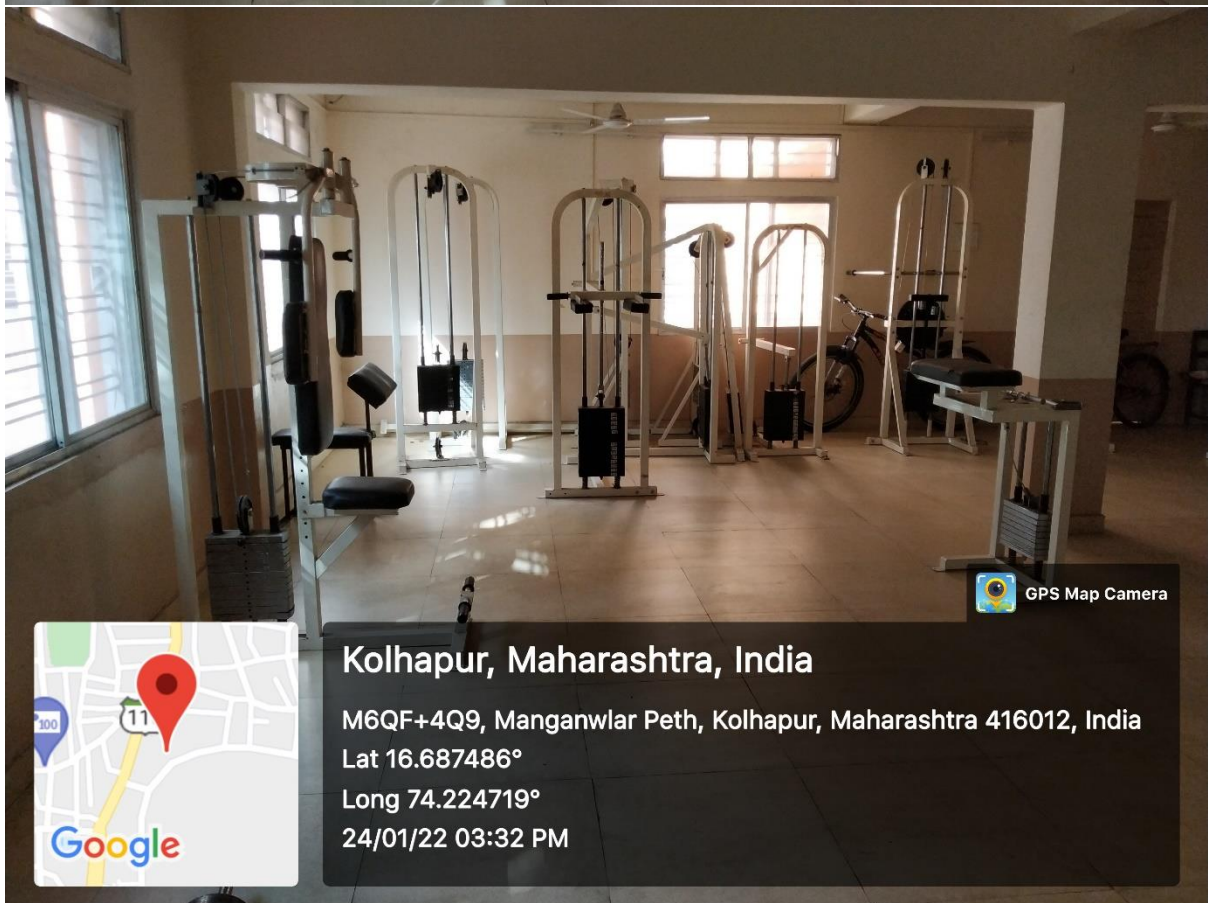

GPS Map Camera